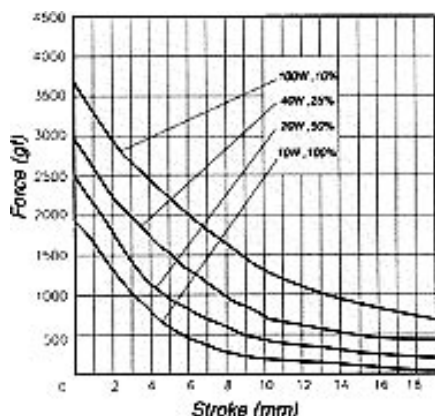

TU.2551P.24VDC Pull Type Linear Tubular Solenoid

Plunger Weight: 43g / Total Weight: 178g

The Solenoid Company
 H. Kuhnke Ltd
 21 Abbey Enterprise Centre
 Premier Way
 Romsey
 Hampshire
 SO51 9AQ
 UK

Tel: +44 (0)1794 514445
 Fax: +44 (0)1794 513514
 Email: sales@thesolenoidcompany.com
 Web: www.thesolenoidcompany.com