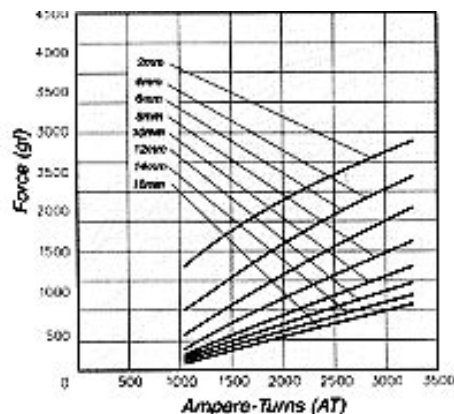

TU.2551P.24VDC Pull Type Linear Tubular Solenoid

Plunger Weight: 43g / Total Weight: 178g

The Solenoid Company
 H. Kuhnke Ltd
 21 Abbey Enterprise Centre
 Premier Way
 Romsey
 Hampshire
 SO51 9AQ
 UK

Tel: +44 (0)1794 514445
 Fax: +44 (0)1794 513514
 Email: sales@thesolenoidcompany.com
 Web: www.thesolenoidcompany.com