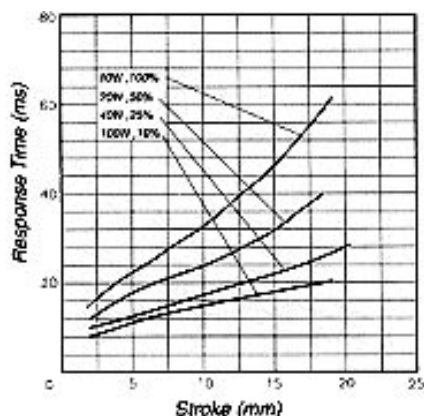

TU.2551P.24VDC Pull Type Linear Tubular Solenoid

Plunger Weight: 43g / Total Weight: 178g

The Solenoid Company
 H. Kuhnke Ltd
 21 Abbey Enterprise Centre
 Premier Way
 Romsey
 Hampshire
 SO51 9AQ
 UK

Tel: +44 (0)1794 514445
 Fax: +44 (0)1794 513514
 Email: sales@thesolenoidcompany.com
 Web: www.thesolenoidcompany.com