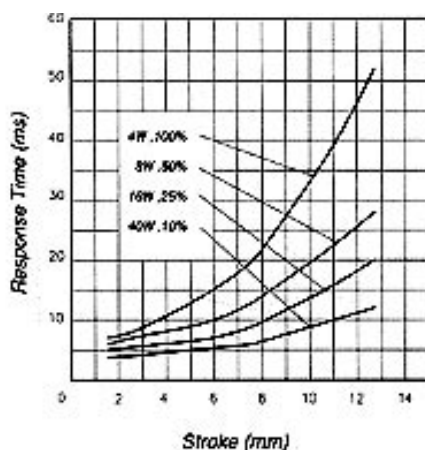

## TU.1325P.24VDC Pull Type Linear Tubular Solenoid

**Plunger Weight: 4.9g / Total Weight: 23g**

The Solenoid Company  
 H. Kuhnke Ltd  
 21 Abbey Enterprise Centre  
 Premier Way  
 Romsey  
 Hampshire  
 SO51 9AQ  
 UK