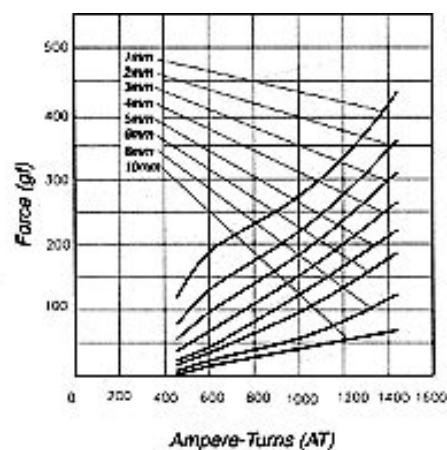

## TU.1325P.24VDC Pull Type Linear Tubular Solenoid

**Plunger Weight: 4.9g / Total Weight: 23g**

The Solenoid Company  
 H. Kuhnke Ltd  
 21 Abbey Enterprise Centre  
 Premier Way  
 Romsey  
 Hampshire  
 SO51 9AQ  
 UK