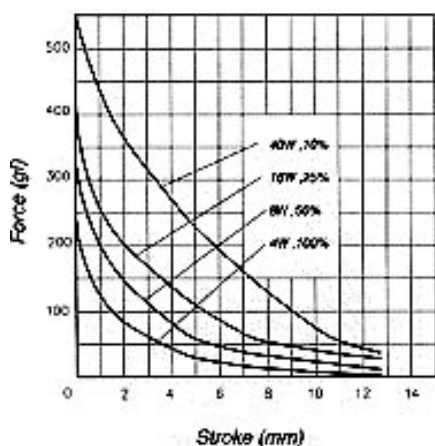

## TU.1325P.24VDC Pull Type Linear Tubular Solenoid

**Plunger Weight: 4.9g / Total Weight: 23g**

The Solenoid Company  
 H. Kuhnke Ltd  
 21 Abbey Enterprise Centre  
 Premier Way  
 Romsey  
 Hampshire  
 SO51 9AQ  
 UK